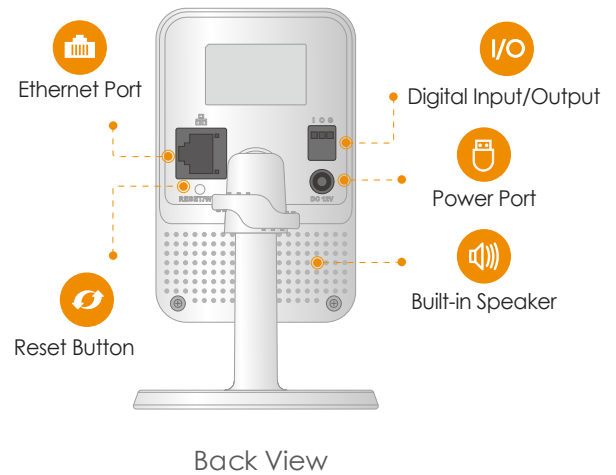

Cube PoE 4MP

4MP PoE Cube Camera

Cube PoE 4MP brings 4MP live monitoring, two-way audio lets you communicate with who is at the camera remotely. PIR detection automatically sends a notification to you immediately when it detects moving target, and digital input/output port allows you to connect detectors, sensors, beepers, etc.

Two-way Talk

Communicate with family and pets easily

24/7 Protection

Excellent night vision, feel safe even in complete darkness

Diversified Storage

Supports NVR, Cloud Storage or Micro SD card (up to 256GB)

PoE

Power over Ethernet

Stay close with what you care

With Cloud service, you will have access to what you care as long as Internet is available. You can record daily or motion videos on Cloud and playback anytime anywhere.

General

DC 12V1A, PoE
Power Consumption:<4W
Working Environment:-10° C~+45° C, Less Than 95%RH
Dimensions: Φ78.5× 90.5× 127.8mm (Φ3.1 × 3.6 × 5 inch)
Weight: 310g (0.68lb)
CE, FCC

What's in the box

- 1x Camera
- 1x Screw Package
- 1x Quick Start Guide
- 1x Installation Position Map