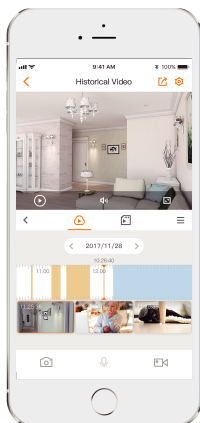

PoE

Power over Ethernet

Stay close with what you care

With Cloud service, you will have access to what you care as long as Internet is available. You can record daily or motion videos on Cloud and playback anytime anywhere.