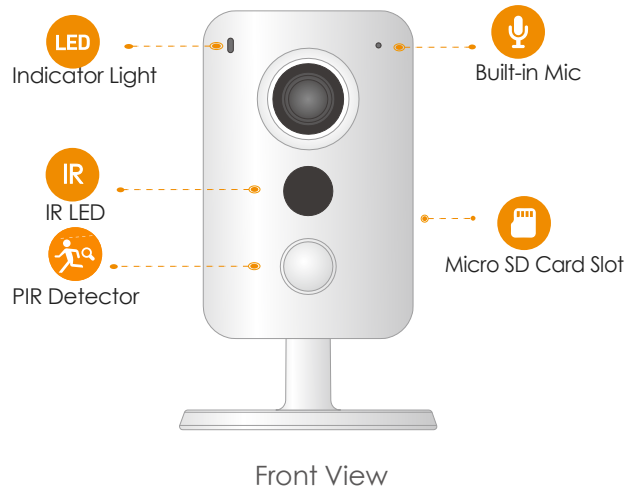

Cube PoE 4MP

4MP PoE Cube Camera

Cube PoE 4MP brings 4MP live monitoring, two-way audio lets you communicate with who is at the camera remotely. PIR detection automatically sends a notification to you immediately when it detects moving target, and digital input/output port allows you to connect detectors, sensors, beepers, etc.

Two-way Talk

Communicate with family and pets easily

24/7 Protection

Excellent night vision, feel safe even in complete darkness

Diversified Storage

Supports NVR, Cloud Storage or Micro SD card (up to 256GB)

Specifications

Camera

1/3" 4 Megapixel Progressive CMOS
4MP(2560 x 1440)
Night Vision: 10m(33ft) Distance
2.8mm Fixed Lens
Field of View : 97° (H), 52° (V), 115° (D)

Video & Audio

Video Compression : H.265/H.264
Up to 25/30fps Frame Rate
Two-way Audio

General

DC 12V1A, PoE
Power Consumption:<4W
Working Environment:-10° C~+45° C, Less Than 95%RH
Dimensions: Φ78.5× 90.5× 127.8mm (Φ3.1 × 3.6 × 5 inch)
Weight: 310g (0.68lb)
CE, FCC

What's in the box

- 1x Camera
- 1x Screw Package
- 1x Quick Start Guide
- 1x Installation Position Map